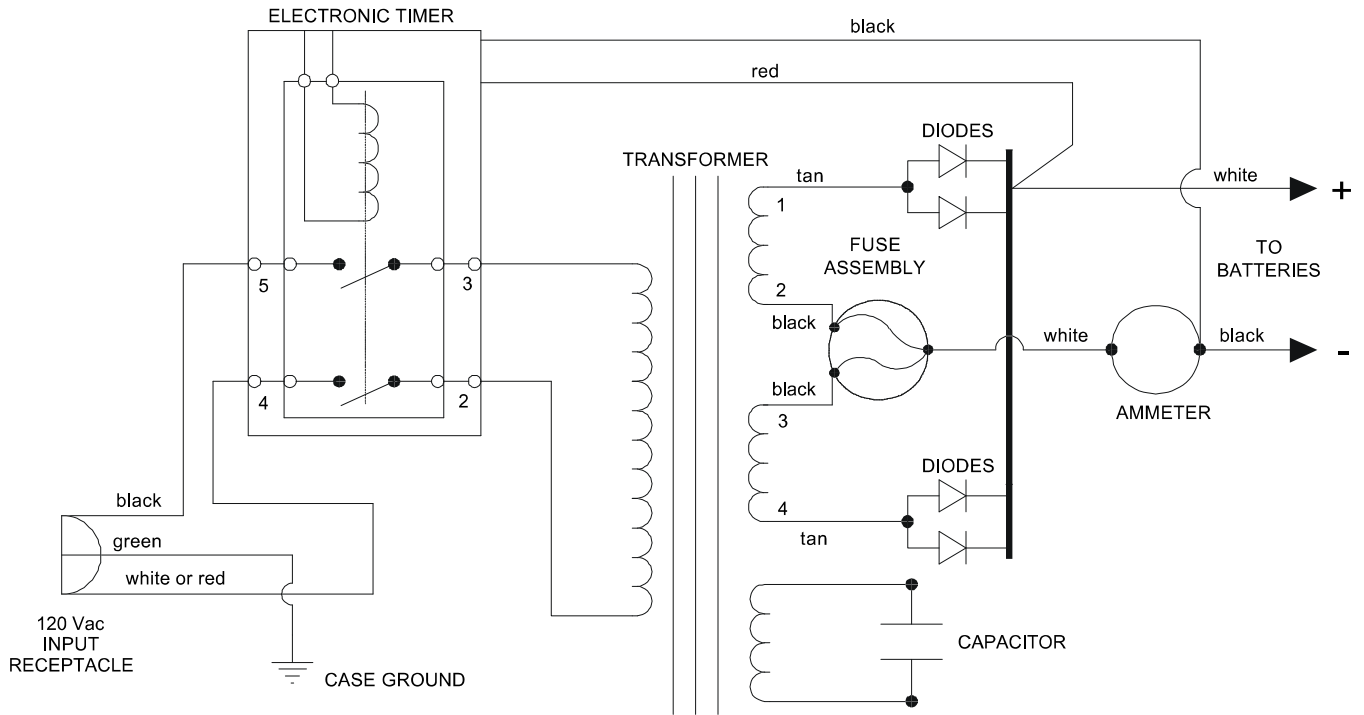

**WIRING DIAGRAM**

L2120B22

**PARTS LIST FOR LESTRONIC II CHARGER  
MODEL 19460 TYPE 24LC25-8ET  
120 VAC / 60 HZ**

<b>PART NO.</b>	<b>QTY.</b>	<b>DESCRIPTION</b>
25187S	1	CASE ASSEMBLY
14605S	1	TRANSFORMER ASSEMBLY
12594S	1	HEATSINK ASSEMBLY
04401S	1	CAPACITOR, 4.0 MFD, 660 VAC
16369S	1	AMMETER
14480S	1	ELECTRONIC TIMER ASSEMBLY
08776S	1	FUSE ASSEMBLY
02028S	1	BUSHING, 7W-2, INSULATOR FOR CORDSETS
25053S	1	CORDSET, DC
11813S	1	MOTOR BASE RECEPTACLE